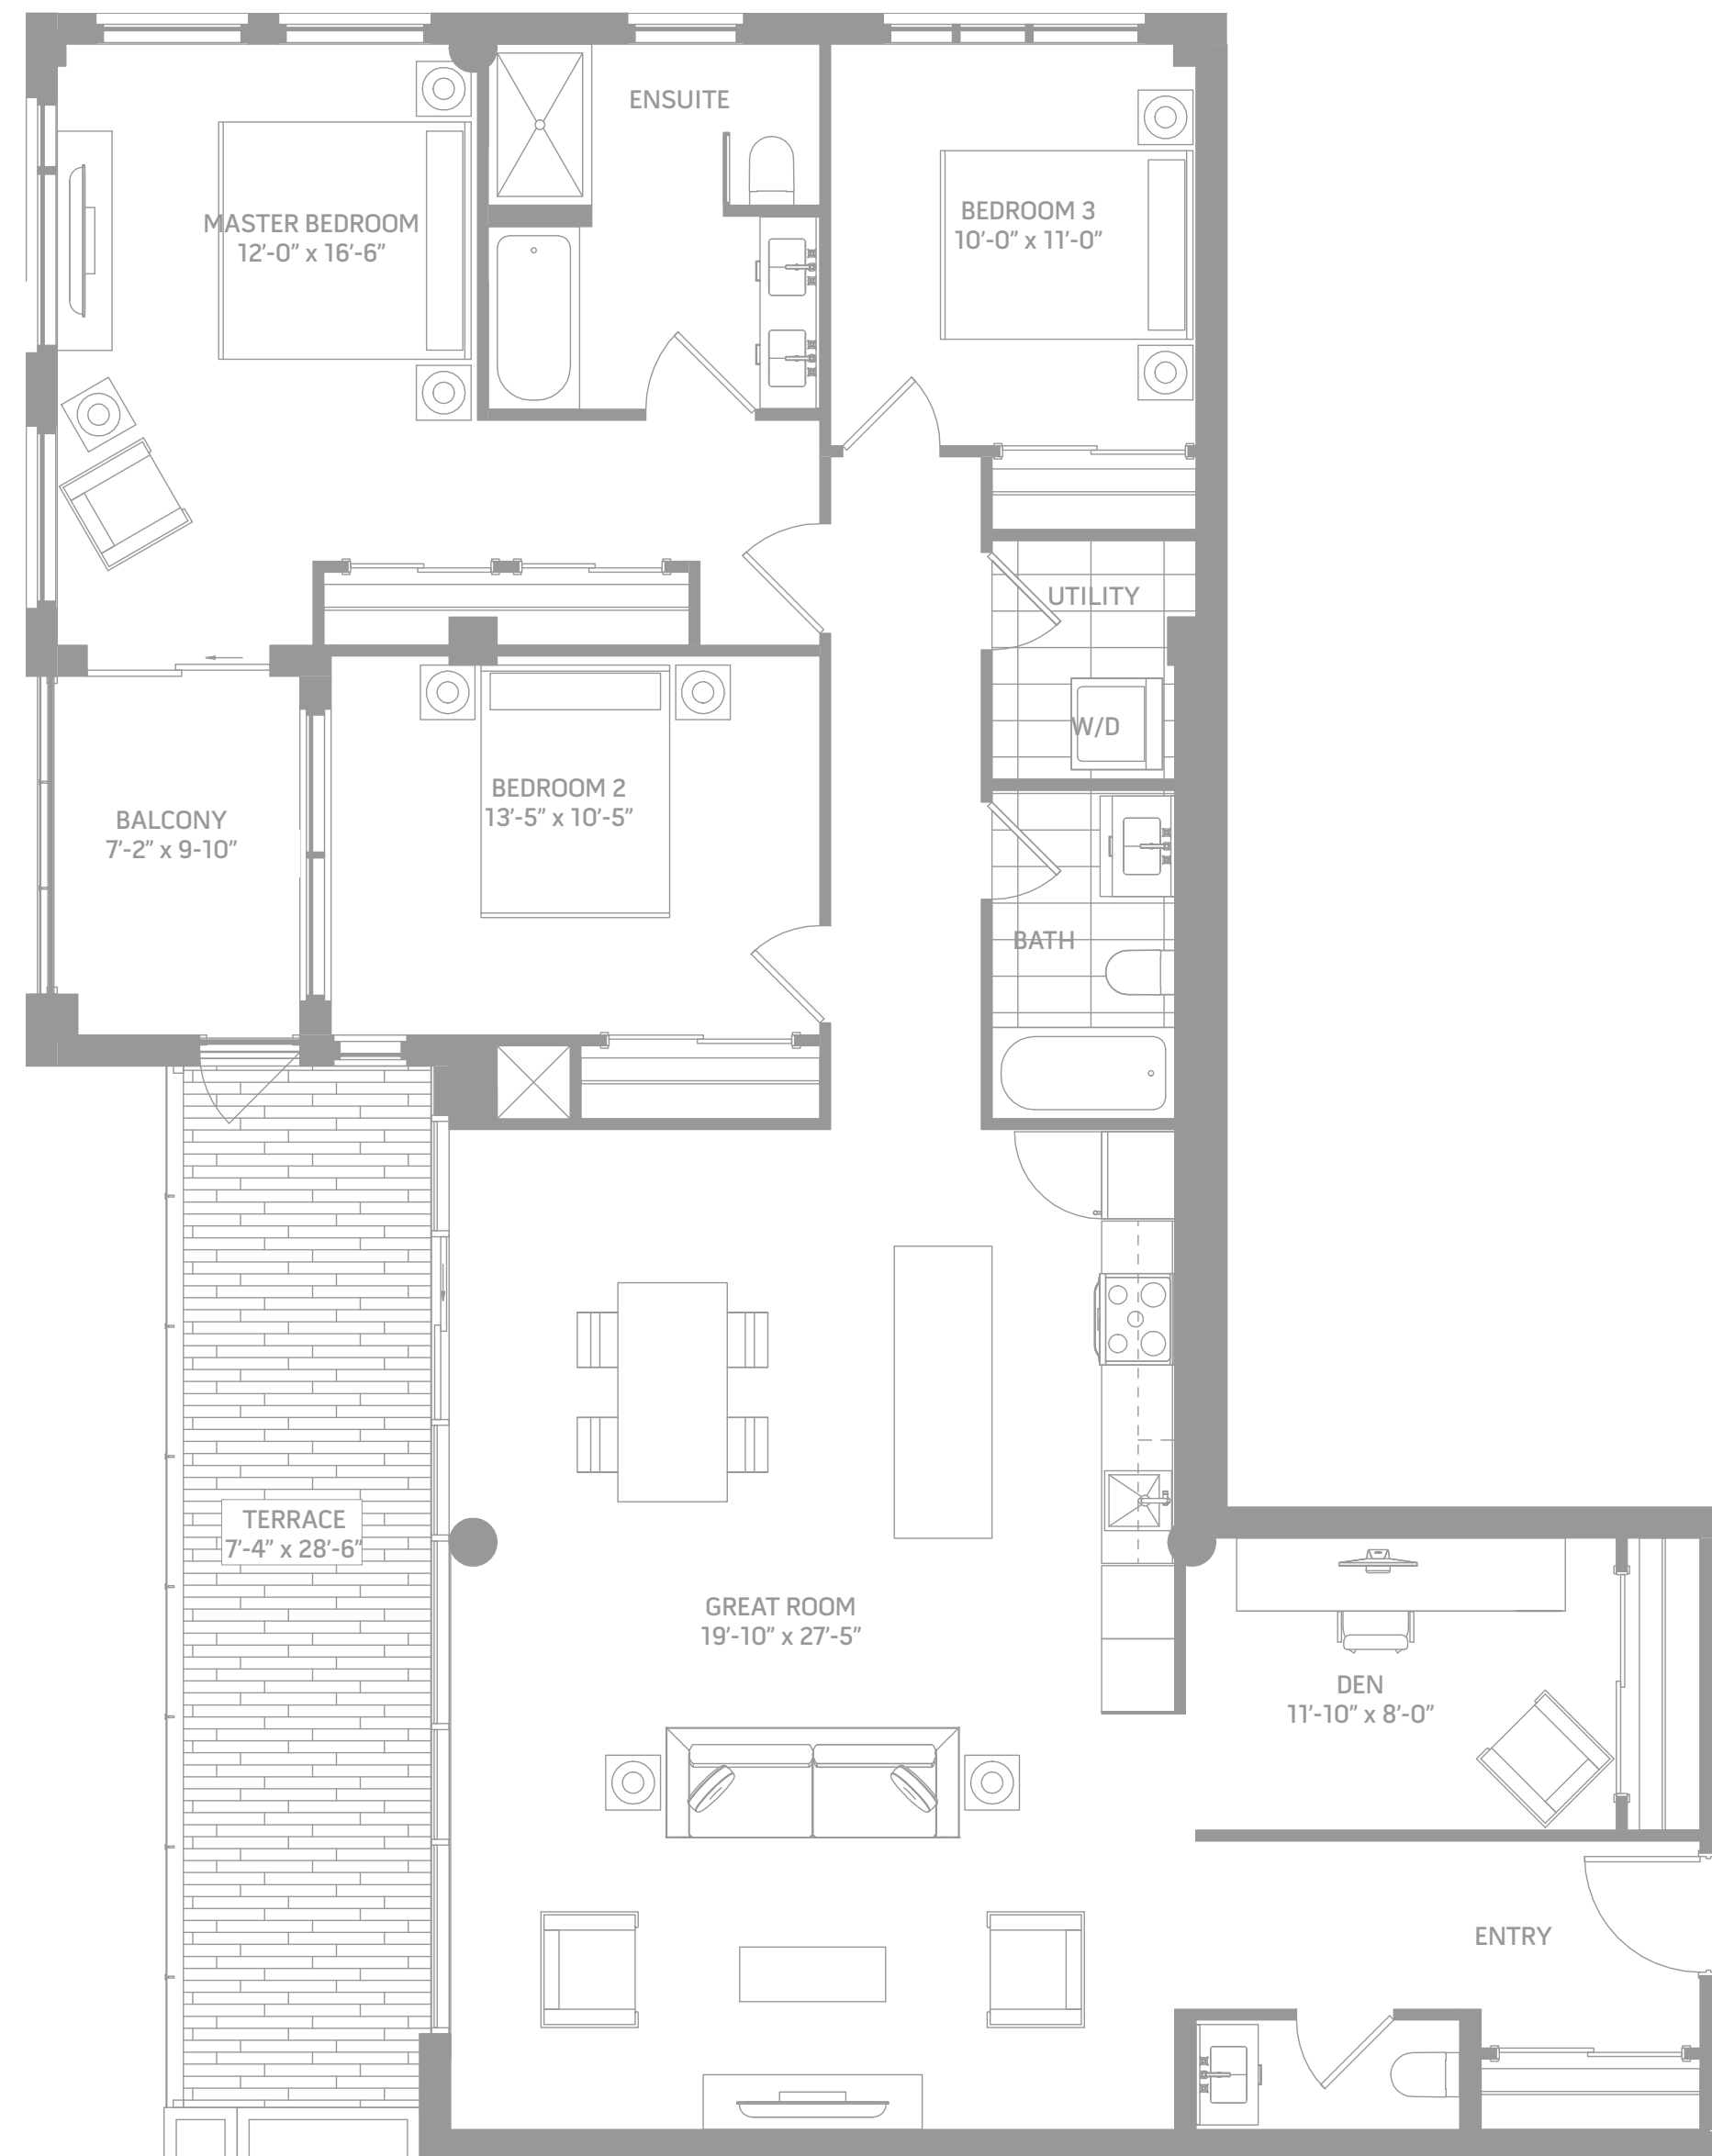

LĀKHOUSE

LAKEFRONT RESIDENCES

WEDGEWOOD T 3 BEDROOM + DEN

SUITE NUMBER	SUITE 213
SUITE AREA	1748 SQ.FT.
BALCONY AREA	72 SQ.FT.
TERRACE AREA	196 SQ.FT.

FLOOR 2

All area and stated room dimensions are approximate. Floor area measured in accordance with TARION bulletin #22. Actual living areas will vary from floor areas stated. The purchaser acknowledges that the actual unit purchased may be a reversed layout to the plan shown.