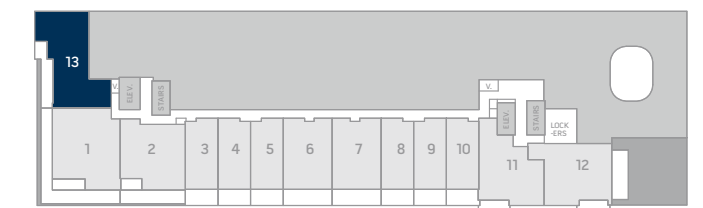

LĀKHOUSE

LAKEFRONT RESIDENCES

WEDGEWOOD T 3 BEDROOM + DEN

SUITE NUMBER	SUITE 213
SUITE AREA	1748 SQ.FT.
BALCONY AREA	72 SQ.FT.
TERRACE AREA	196 SQ.FT.

FLOOR 2

All area and stated room dimensions are approximate. Floor area measured in accordance with TARION bulletin #22. Actual living areas will vary from floor areas stated. The purchaser acknowledges that the actual unit purchased may be a reversed layout to the plan shown.